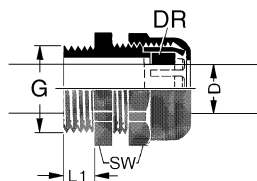

Technical data

Clamping range D	18 – 25 mm
Approvals	UL
Temperature range	-20 °C ... +100 °C
Protection class	IP68
	Up to 5 bar
Thread form	PG
Thread G	PG 29
SW	42 mm
L1	11 mm

Construction

Description	TOP-T-P PG29
Material	PA 6.6-V-2
Material sealing ring	Neoprene
Color	grey RAL 7001

Technical data sheet - TOP-T-P gray

General

PU 25 piece

Dimensions

Symbols

23.08.2019 – Subject to technical modification

Part-No. 600666

USA: LUTZE INC.